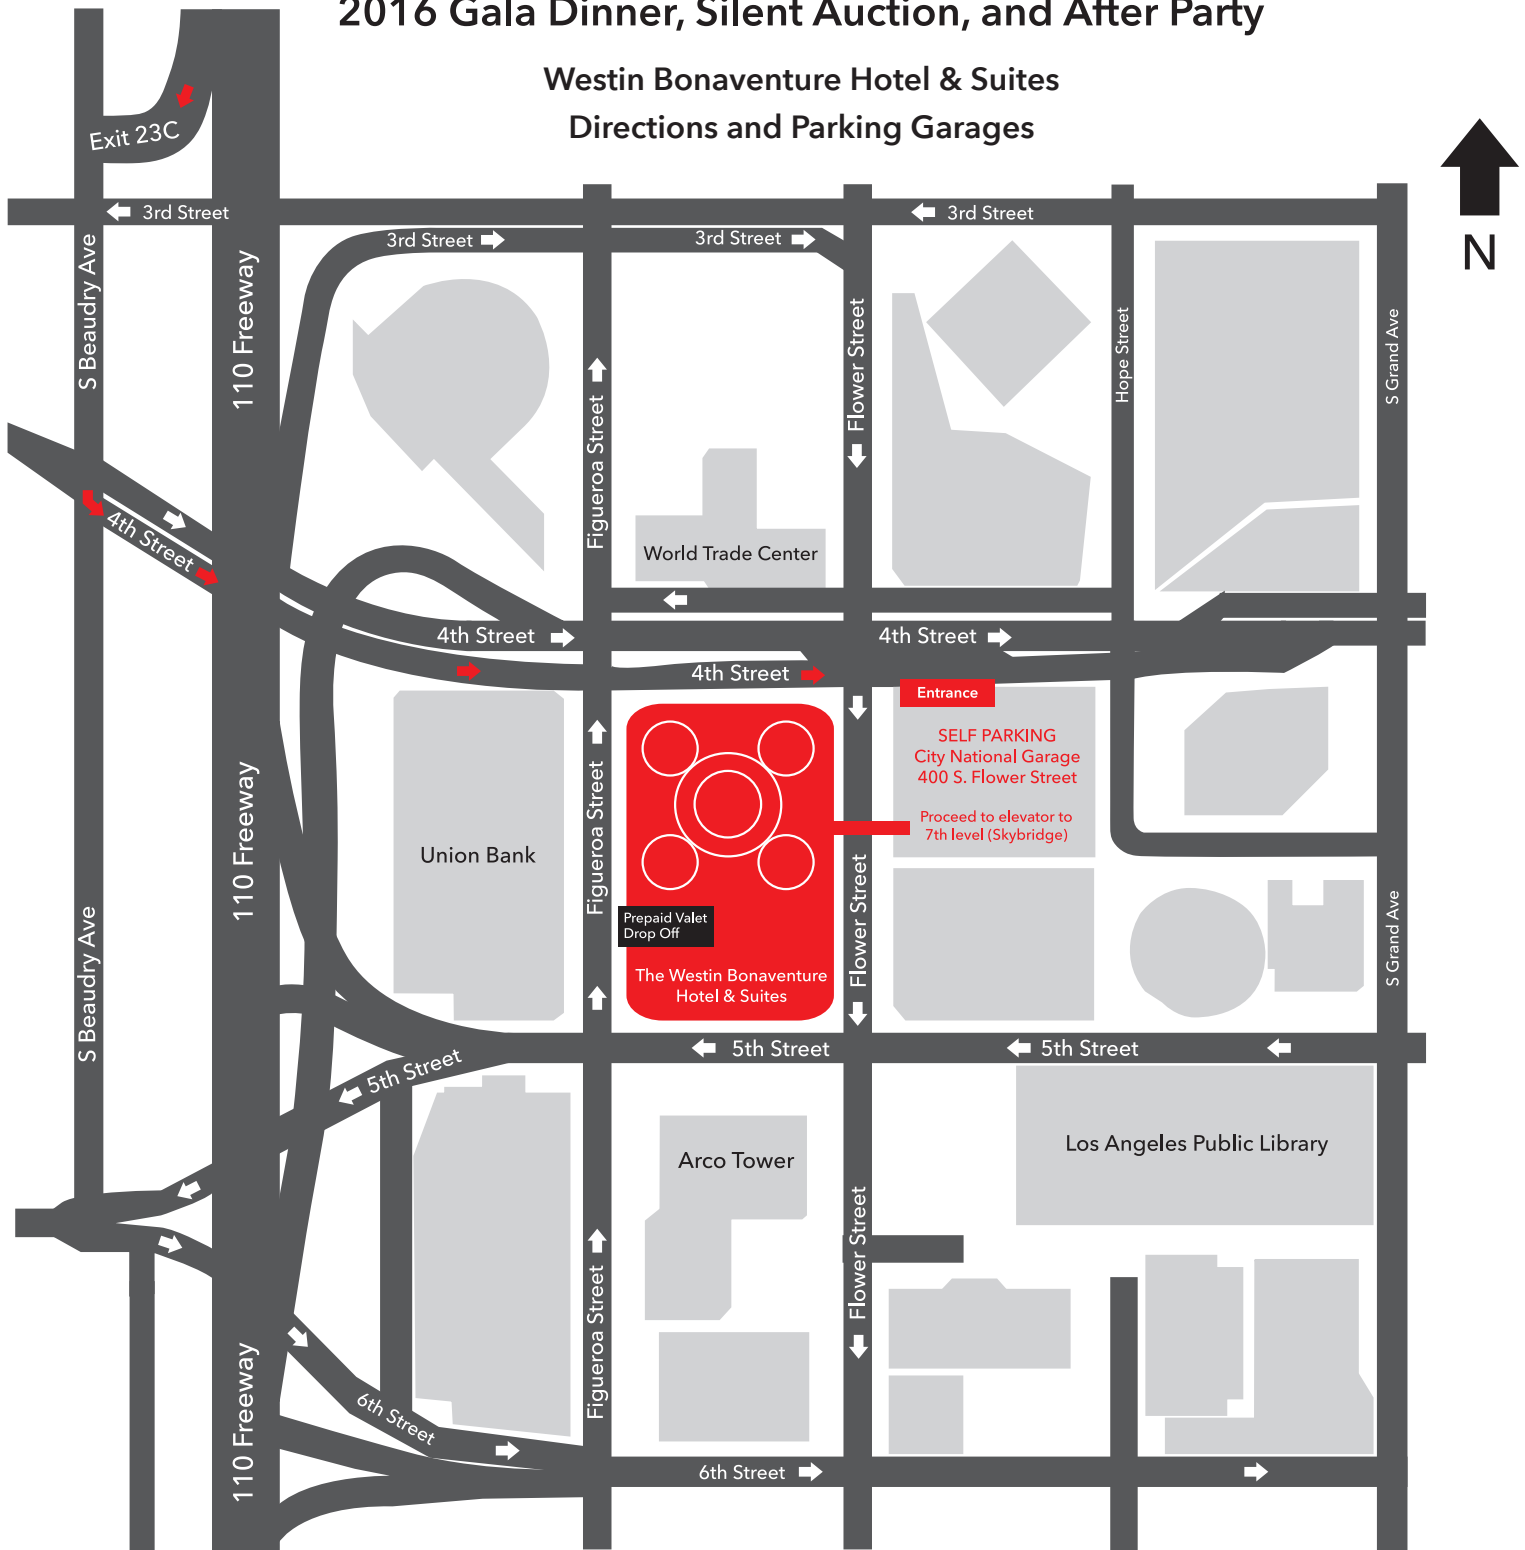

Japanese American National Museum 2016 Gala Dinner, Silent Auction, and After Party

Westin Bonaventure Hotel & Suites Directions and Parking Garages

Self Parking at City National Garage \$10
400 S. Flower Street

Prepaid Valet Parking at Westin Bonaventure* \$20
404 S. Figueroa Street

*Must purchase in advance at janm.org/dinner2016 or by calling 213.830.5669. Limited quantities available.

From 110 Freeway Northbound

Exit 3rd Street (Exit 23C) and turn right on Flower Street
For Self Park, proceed one block and turn left into City National Garage (at 4th Street)
For Valet, proceed two blocks and turn right on 5th Street, then turn right on Figueroa Street

From 110 Freeway Southbound

Exit 3rd Street (Exit 23C) and turn left on Beaudry Avenue
Proceed one block and turn left on 4th Street (towards Figueroa Street and Flower Street)
For Self Park, proceed straight into City National Garage
For Valet, turn right on Flower Street, right on 5th Street, then turn right on Figueroa Street