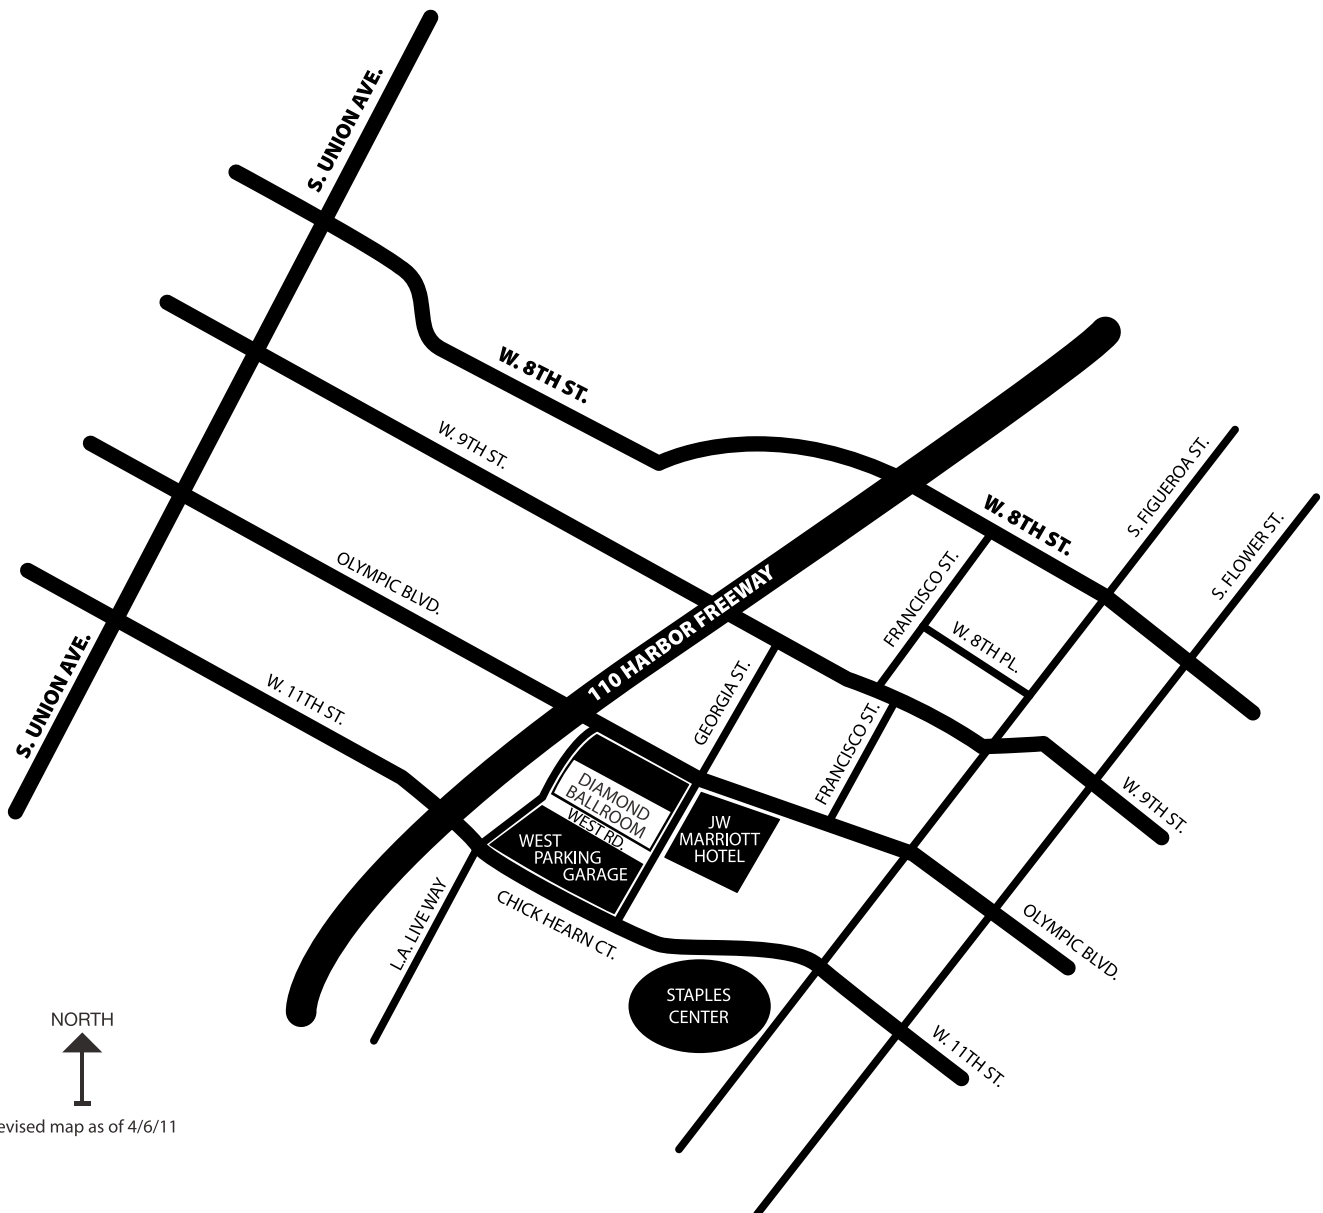

Please be aware of other scheduled events at the Staples Center or LA Live that may impact driving and traffic conditions.

If you are trying to locate West Road on a GPS or map finder, it will not appear, as this is a private access way. The best option is to navigate to the southwest corner of Georgia Street and Olympic Blvd, Los Angeles, CA 90015.

Revised map as of 4/6/11

UPDATED 4/6/11

Driving directions **TO** Valet and Self-Park Garage at the JW Marriott Conference Center

FROM THE NORTH:

- Take 110 Fwy southbound.
- Take 8th Street exit (Exit 22B), heading west.
- Continue straight to Union Avenue.
- Turn left at Union Avenue, continue to Olympic Blvd.
- Turn left at Olympic Blvd, go under freeway (heading east).
- Turn right on to Georgia St.
- Turn right in the first driveway. This is West Road.
- Valet parking is on the right.
- Self parking is on the left.

FROM THE SOUTH:

- Take 110 Fwy north and transition to the 10 Fwy West. Stay in the left lane and exit in half mile to Pico Blvd.
- Take the Pico Blvd. off ramp, stay in second lane from the right.
- Continue straight to LA Live Way (formerly known as Cherry Street), about half a mile. Los Angeles Convention Center will be on your right.
- Continue past 11th Street.
- At end of the street, turn right on to Olympic Blvd.
- At first traffic signal, turn right at Georgia St.
- Turn right in the first driveway. This is West Road.
- Valet parking is on the right.
- Self parking is on the left.

FROM THE EAST OR WEST:

- Transition to 110 Fwy northbound.
- Exit 9th Street.
- Turn right on to Flower Street.
- Turn right on to Olympic Blvd.
- Continue past Figueroa Street.
- Turn left on to Georgia Street.
- Turn right in the first driveway. This is West Road.
- Valet parking is on the right.
- Self parking is on the left.